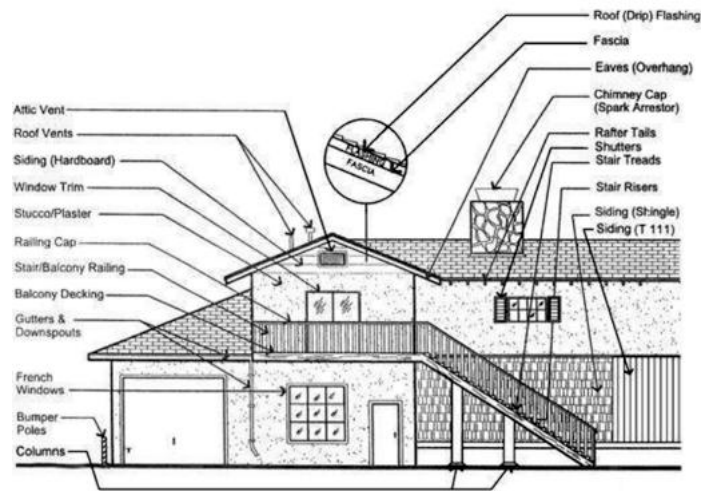

Color Scheme 5

	0227 Moonscape <i>Body Color (Base)</i>
	0183 Moth Wing <i>Trim/Pop Outs</i>
	0190 Village Crier <i>Fascia/Overhangs</i>
	8398 Springs Eve <i>Accent: Shutters/Iron/Front Door</i>

Address

7425 Midnight Rambler Street
Las Vegas, Nevada 89149

Special Notes

Color Disclaimer: It is recommended that these color schemes NOT be used for touch up but for repaint of entire areas to ensure color consistency.

Architectural Detail Guide

Courtesy Discount

Use account #77742 and save up to 25% on Vista Paint manufactured paint products.

Nearby Vista Paint Store Locations

Las Vegas / Summerlin (5 miles)
7340 West Cheyenne Avenue
Las Vegas / Summerlin, NV 89129

702-655-9590

Las Vegas / Valley View (15 miles)
5585 Valley View #4
Las Vegas / Valley View, NV 89118

702-802-7653

Las Vegas / Henderson (21 miles)
8872 S. Eastern Ave.
Las Vegas / Henderson, NV 89123

702-790-6676

Color Advisory Disclaimer: These color chips are produced as accurately as possible; however, actual paint colors may vary from these samples and from batch to batch. Paint colors are affected by many factors, including lighting, age, type of finish, type of surface, and adjacent colors. Some colors may require more than one coat for complete coverage. If final color appearance and color matches are critical, paint should be sampled on the actual surface before full application. Application of the paint constitutes acceptance of the color. Vista Paint assumes no responsibility for color after application.